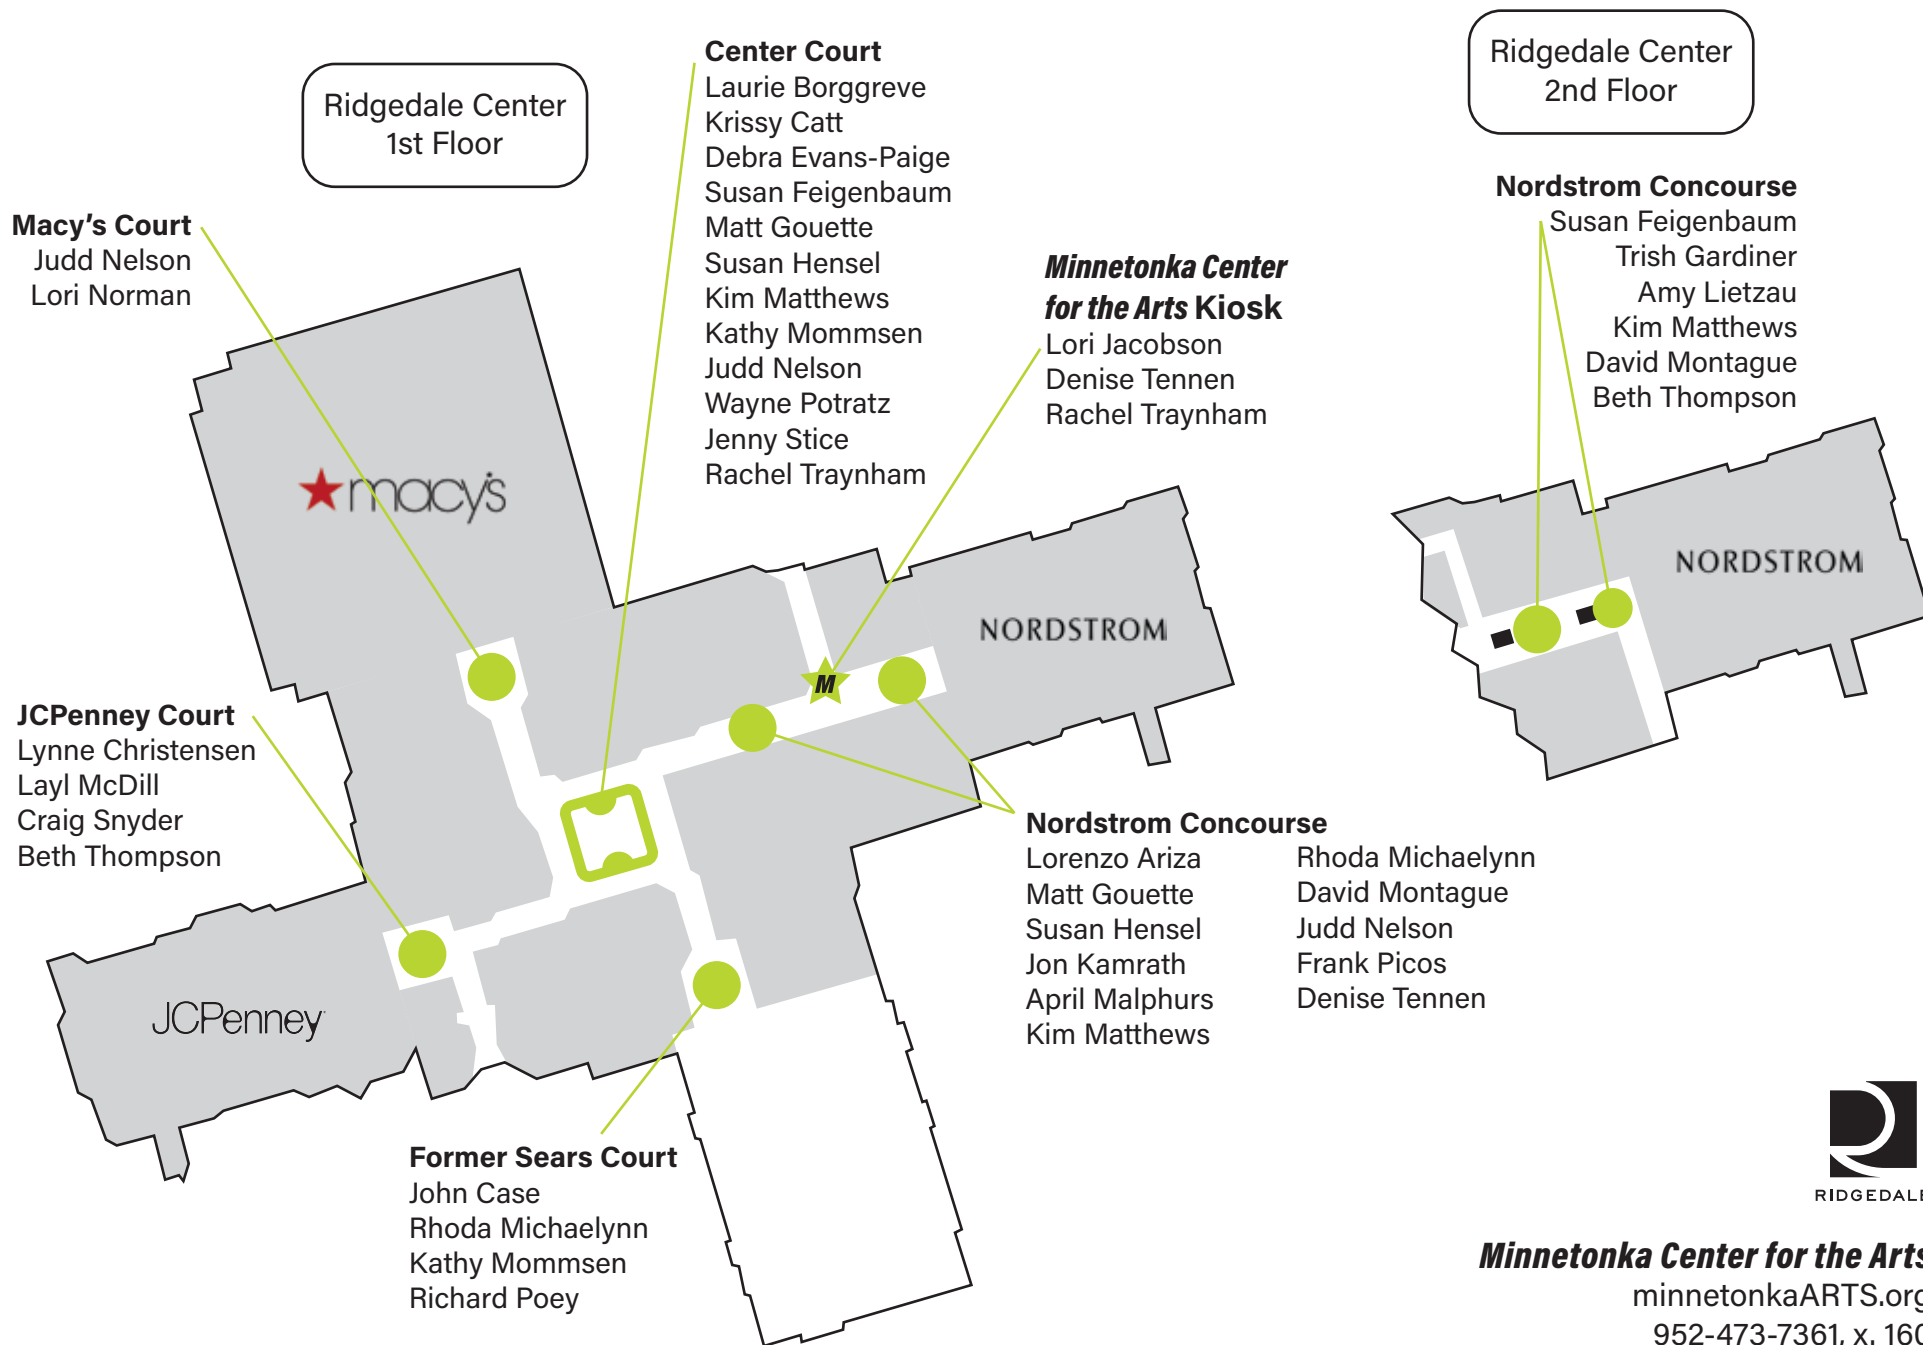

## Up Close and Sculptural

Partners in Art is a collaboration between **Ridgedale Center / Brookfield Properties** and the **Minnetonka Center for the Arts**

RIDGEDALE

**Minnetonka Center for the Arts**  
minnetonkaARTS.org  
952-473-7361, x. 160